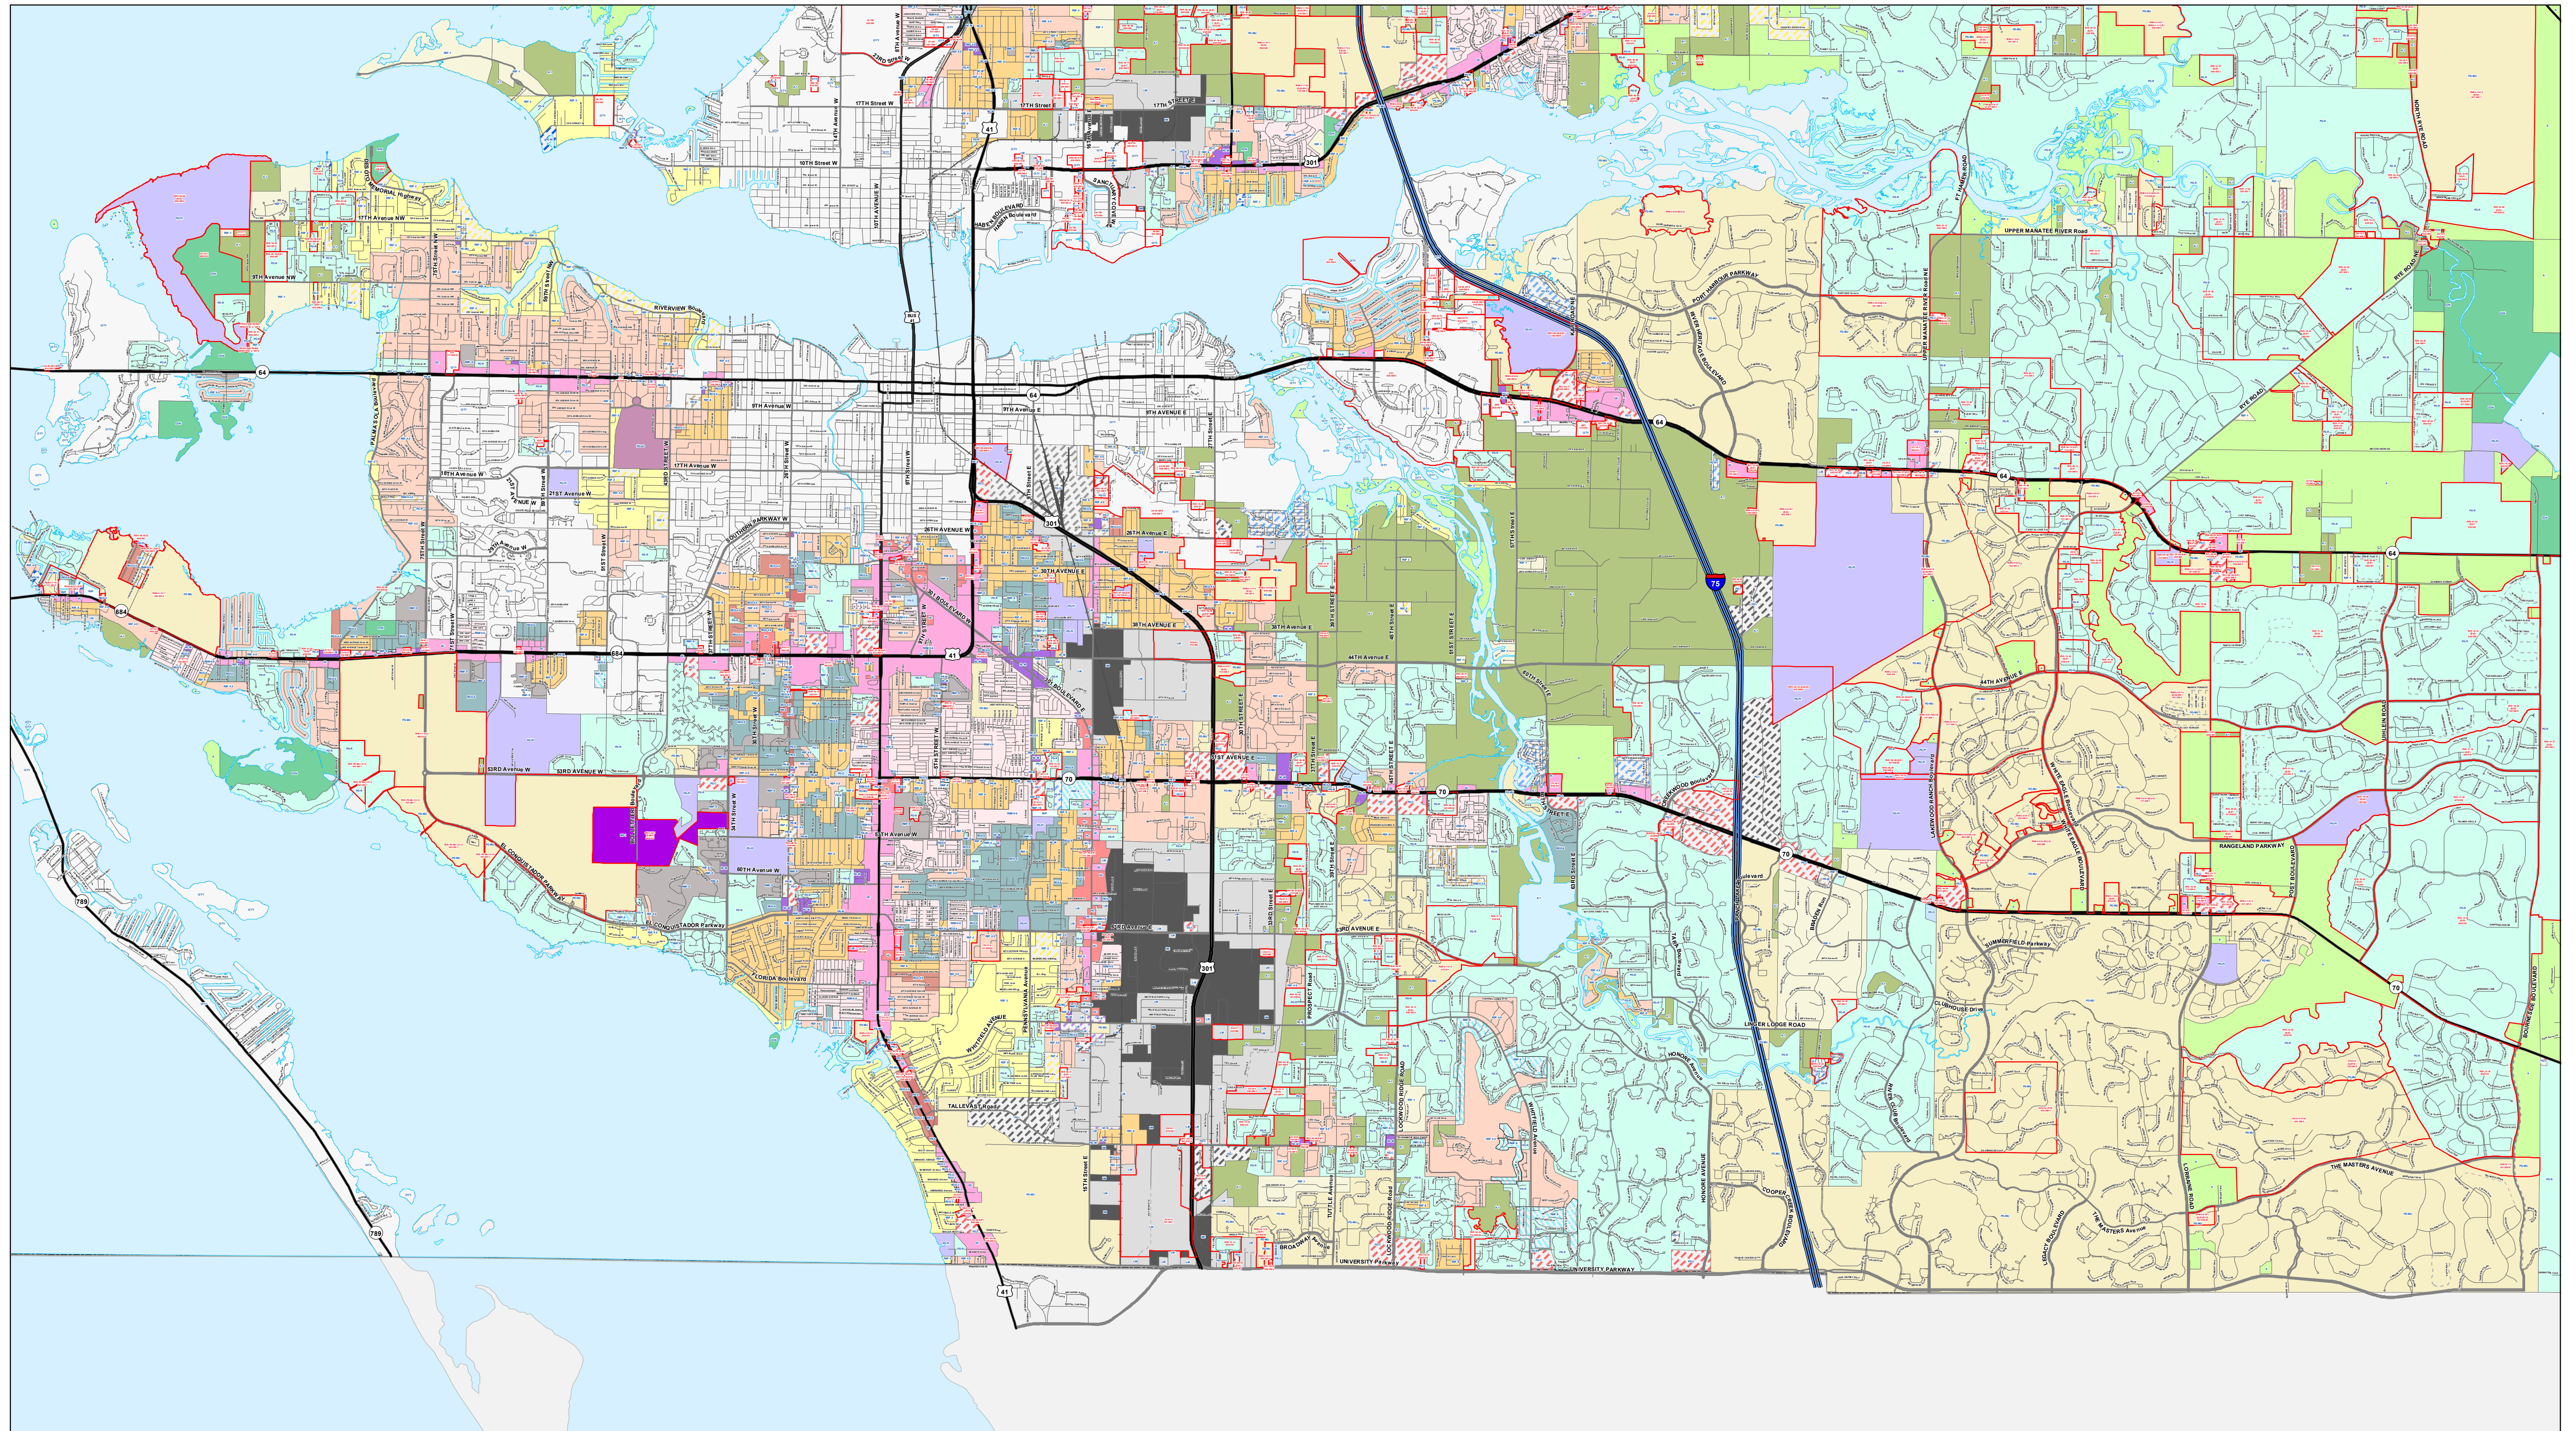

REZONES - SOUTH COUNTY 2002 - 2023

 **REZONE BOUNDARY**
ORD. NUMBER
ORD. DATE

CURRENT FROM 2002 - SEPT. 2023

This map was developed by the Manatee County Geographic Information Systems Division. It is provided for general reference and is not warranted in any way. Errors from non-coincidence of features from different sources may exist. The Manatee County BOCC shall be held harmless for inappropriate or unintended uses of the information.